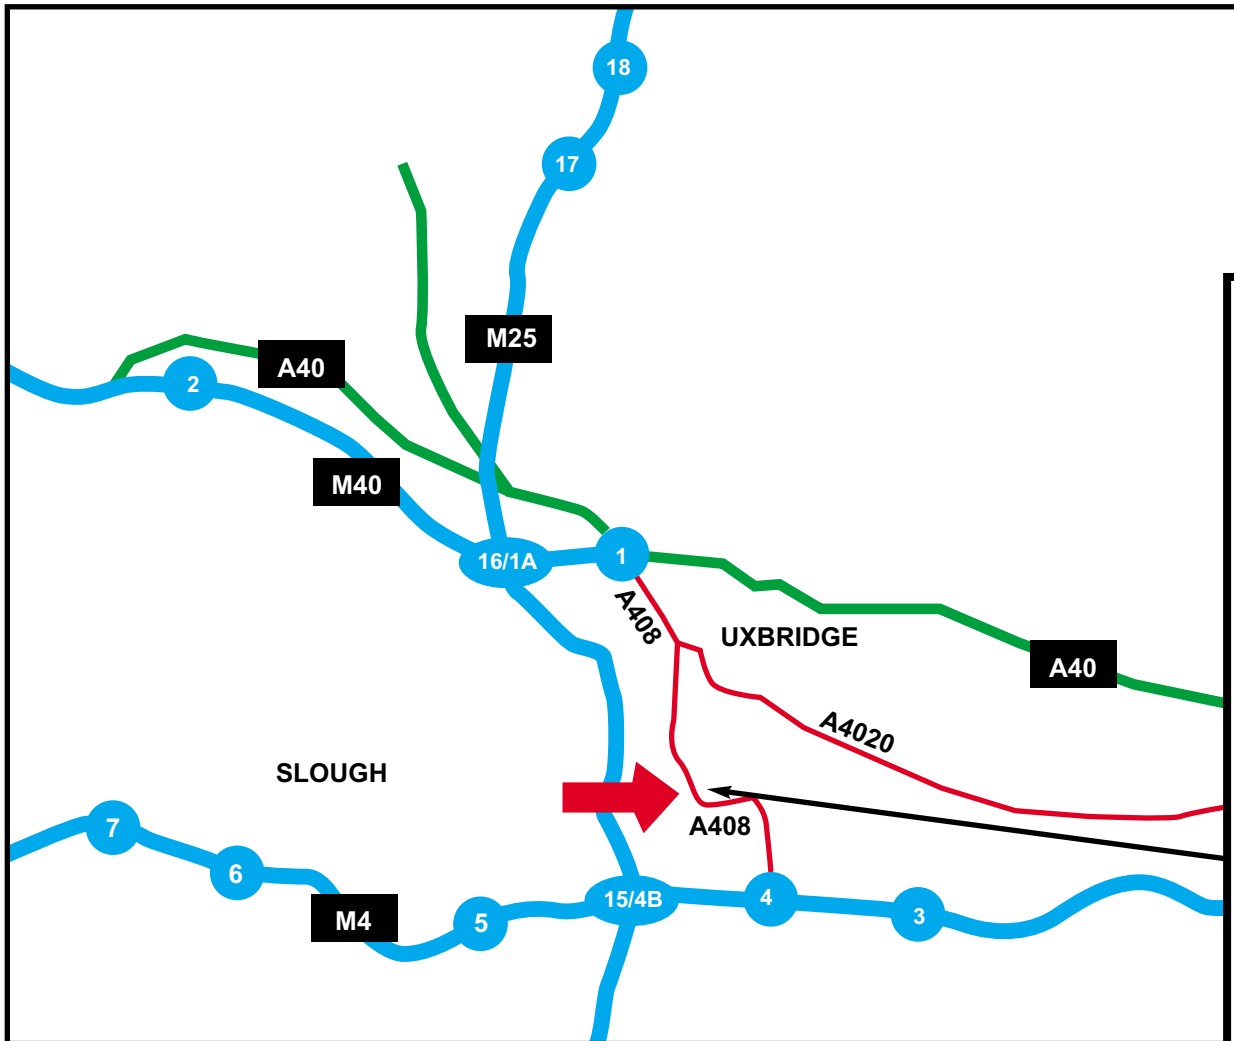

M40

Come off at Junction One, follow A408 for approximately 3 miles to Yiewsley and West Drayton until reaching Retail Park on right of dual carriageway. CCE is behind the Shell Petrol Station on right.

M4

Come off at Junction Four, follow Dual Carriage Way on A408 past Stockley Park Industrial area. Straight across three roundabouts and follow through pedestrian crossing to main lights. Turn right and CCE offices are behind the Shell Petrol Station on left.