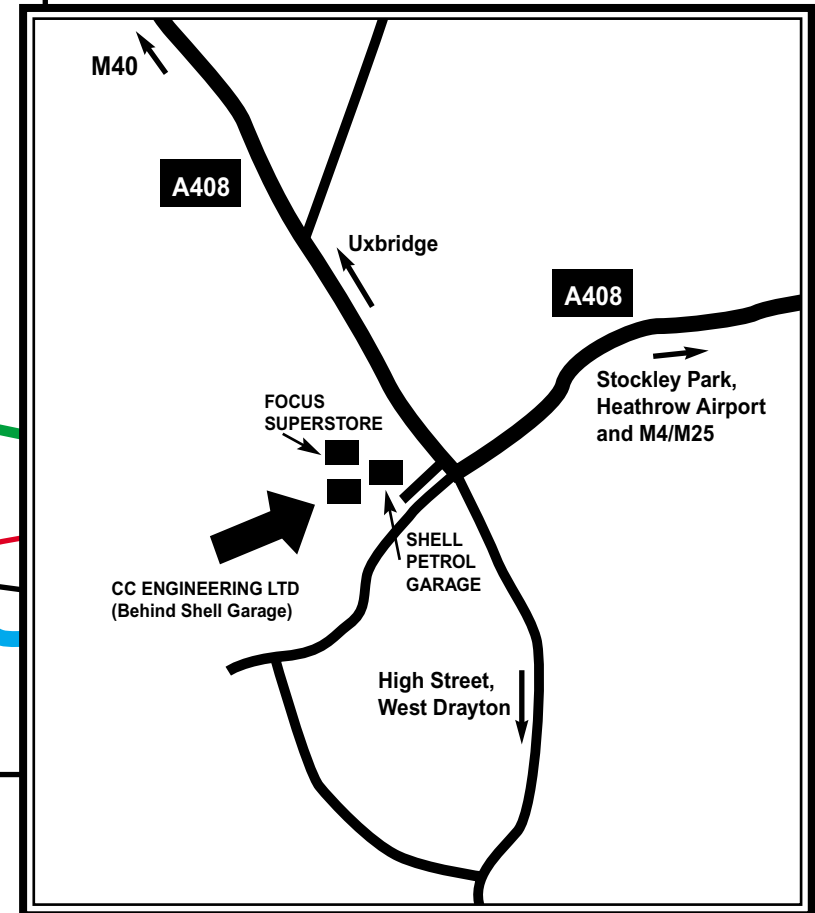

M40

Come off at Junction One, follow A408 for approximately 3 miles to Yiewsley and West Drayton until reaching Retail Park on right of dual carriageway. CCE is behind the Shell Petrol Station on right.

M4

Come off at Junction Four, follow Dual Carriage Way on A408 past Stockley Park Industrial area. Straight across three roundabouts and follow through pedestrian crossing to main lights. Turn right and CCE offices are behind the Shell Petrol Station on left.