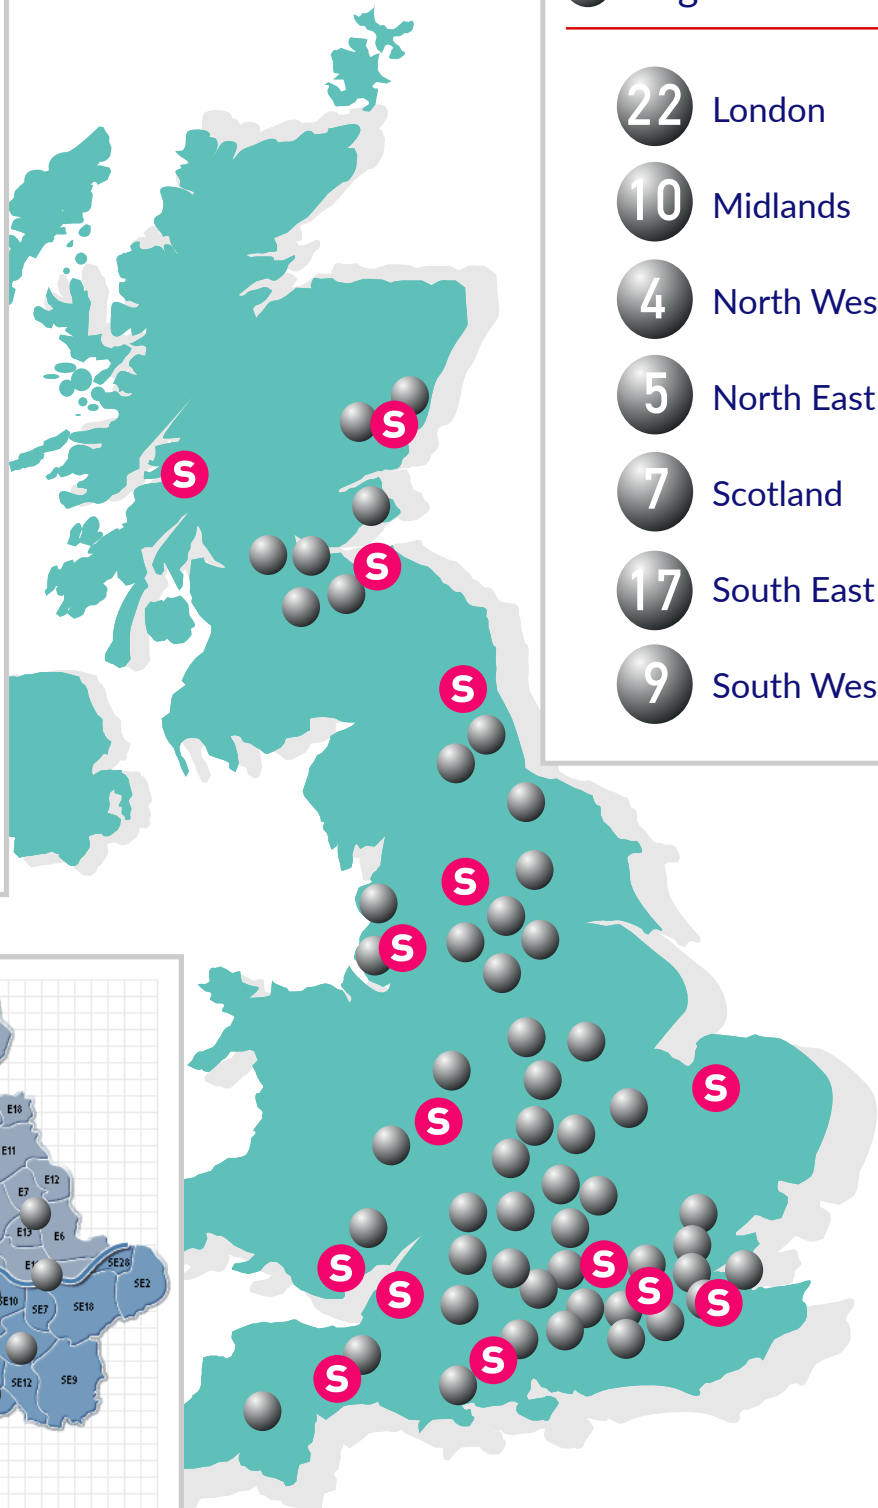

## Field Service Coverage & Stock Locations

Seamless cover... wherever you are

Stock Location

- Aberdeen
- Edinburgh
- Glasgow
- Newcastle
- Leeds
- Manchester
- Birmingham
- Norwich
- Cardiff
- Bristol
- CCE (Head Office)
- Slough
- Ashford
- Southampton
- Exeter

Engineer Location

- 22 London
- 10 Midlands
- 4 North West
- 5 North East
- 7 Scotland
- 17 South East
- 9 South West

### London

33 MILES (53.1 KILOMETERS)