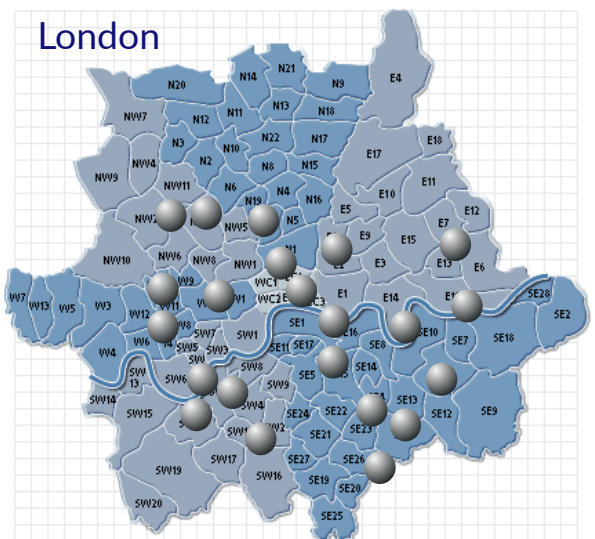

## Field Service Coverage & Stock Locations

Seamless cover... wherever you are

Stock Location

- Aberdeen
- Edinburgh
- Glasgow
- Newcastle
- Leeds
- Manchester
- Birmingham
- Norwich
- Cardiff
- Bristol
- CCE (Head Office)
- Slough
- Ashford
- Southampton
- Exeter

Engineer Location

- 22 London
- 10 Midlands
- 4 North West
- 5 North East
- 7 Scotland
- 17 South East
- 9 South West

### London

33 MILES (53.1 KILOMETERS)